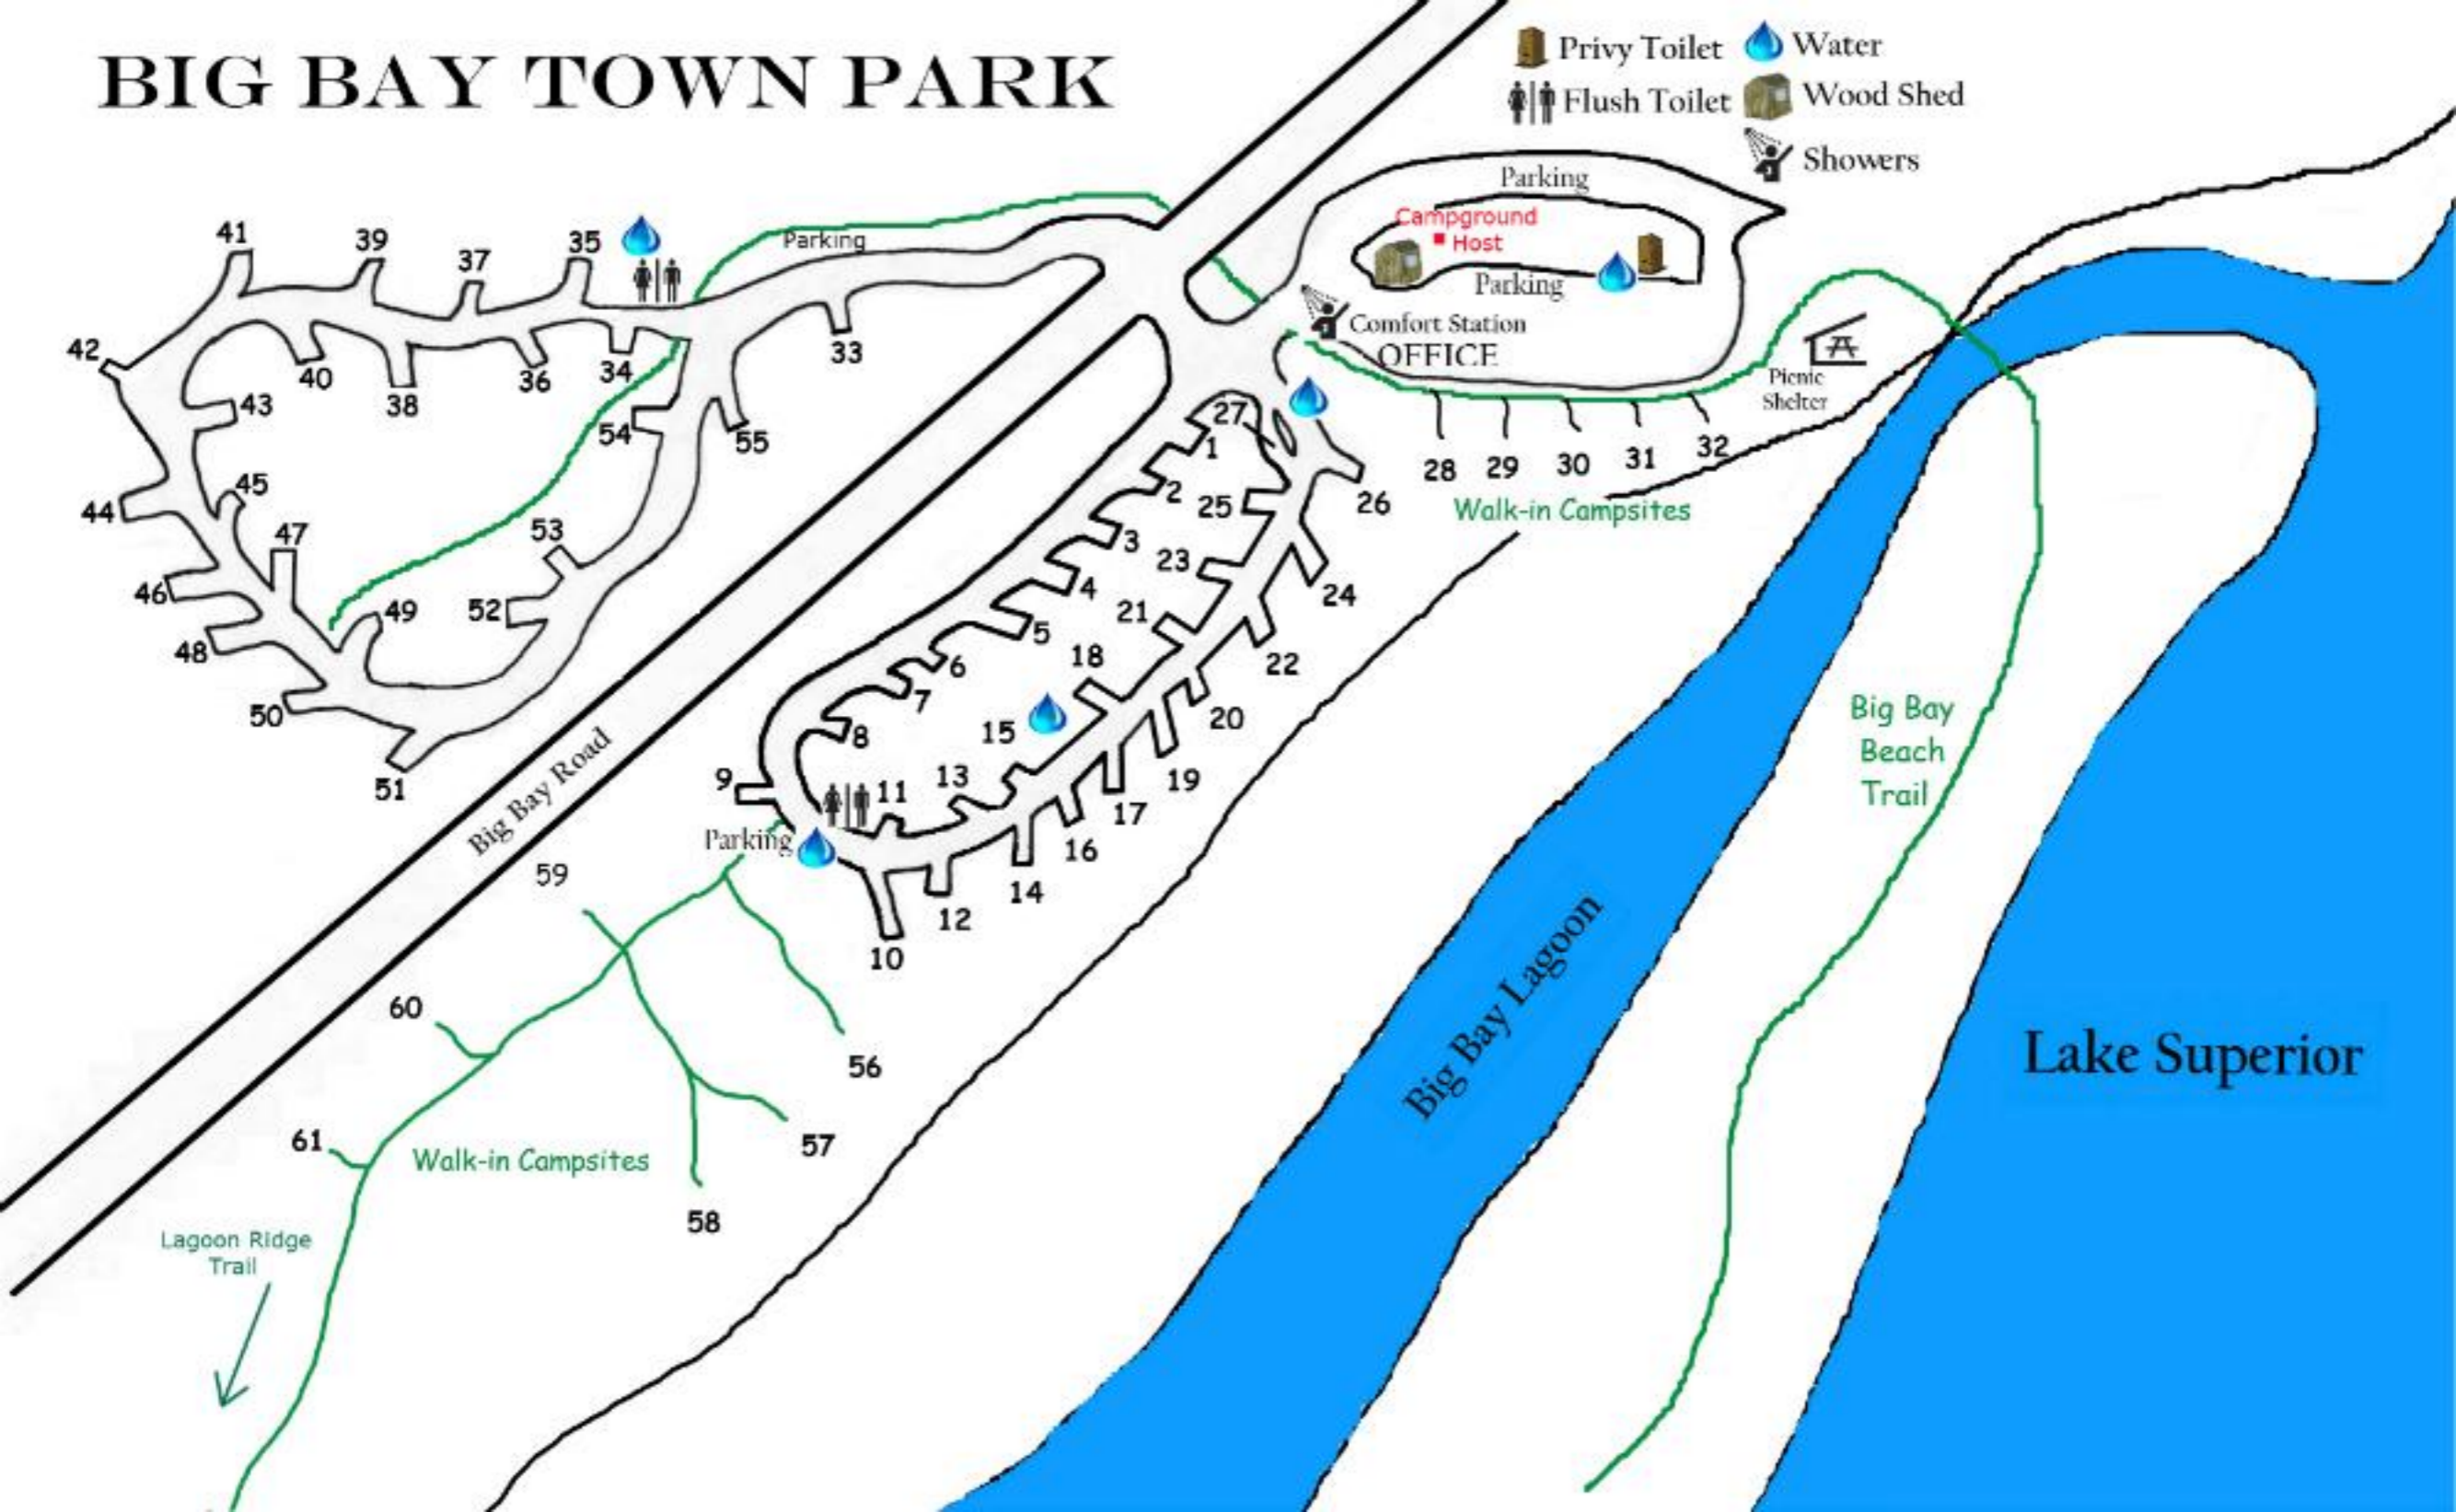

# BIG BAY TOWN PARK

- Privy Toilet
- Flush Toilet
- Water
- Wood Shed
- Showers

Parking  
Campground  
Host  
Parking  
Comfort Station OFFICE

Picnic Shelter

Walk-in Campsites

Big Bay Beach Trail

Big Bay Lagoon

Lake Superior

Big Bay Road

Walk-in Campsites

Lagoon Ridge Trail